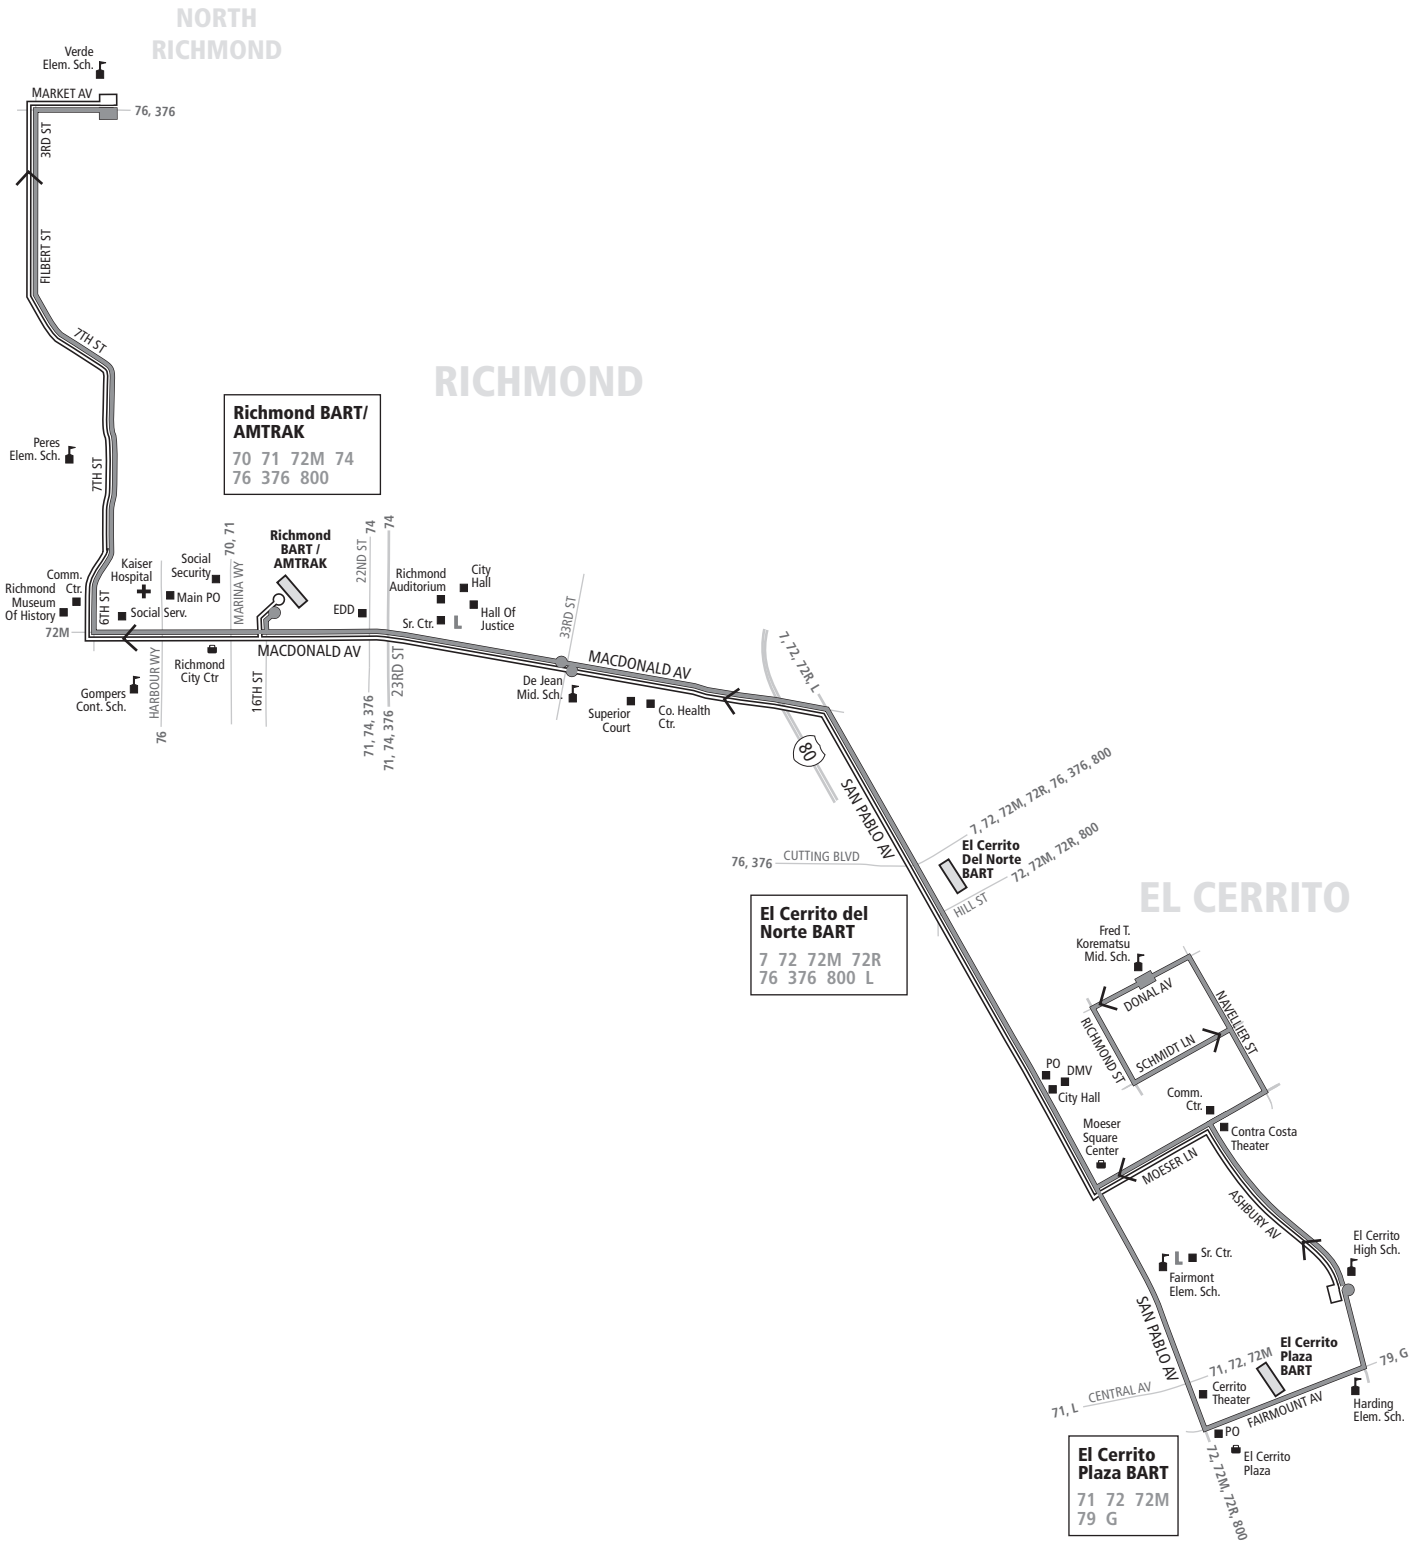

667 Monday through Friday except holidays To North Richmond

Note	Donal Ave. & Norvell St.	El Cerrito High School	Cutting Blvd. & San Pablo Ave.	DeJean Middle School	21st St. & Macdonald Ave.	Richmond BART	Macdonald Ave. & Harbour Way	Market Ave. & 6th St.
W-2	2:02p	—	2:13p	2:17p	2:21p	2:22p	2:25p	2:33p
XW-3	—	2:30p	2:36p	2:40p	2:44p	2:45p	2:48p	2:56p
W-2	—	3:10p	3:16p	3:20p	3:24p	3:25p	3:28p	3:36p
XW-3	3:12p	—	3:23p	3:27p	3:31p	3:32p	3:35p	3:43p
WD-3	—	4:10p	4:16p	4:20p	4:24p	4:25p	4:28p	4:36p

XW-3 — Operates every Monday except Aug. 9, Sep. 6, Oct. 11 and Nov. 22; Tuesday except Aug. 10 and Nov. 23; Thursday except Aug. 12, Nov. 11 and Nov. 25; and Friday except Aug. 13 and Nov. 26.

667 AC TRANSIT SCHEDULE

SERVICE TO SCHOOLS

EFFECTIVE:

August 8, 2021

North Richmond

Market Avenue
Third Street

Richmond

Seventh Street
Macdonald Avenue

El Cerrito

Line 667

- Line 667 Service Korematsu Middle School to/from Market Av. and 6th St.
- Line 667 Service El Cerrito High School to/from Market Av. and 6th St.